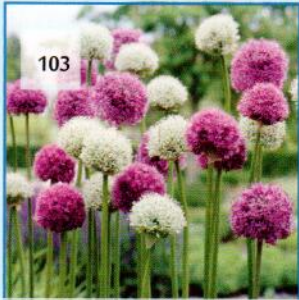

96

Narcissus Amsterdam Mix
Height: 10-20"
Blooms: Long Lasting

97

Narcissus Butterfly Mix
Height: 16"
Blooms: Late

98

Narcissus Double Mix
Height: 16"
Blooms: Mid-Season

99

Narcissus Fragrant Mix
Height: 16"
Blooms: Long Lasting

100

Narcissus Holland Mix
Blooms: Long Lasting

101

Narcissus Large Flowering Mix
Height: 16"
Blooms: Long Lasting

102

Narcissus Rotterdam Mix
Blooms: Long Lasting

103

Allium Giant Mix
Height: 45"
Blooms: Late

104

Allium Gladiator
Height: 45"
Blooms: Late

105

Allium Globemaster
Height: 45"
Blooms: Late

106

Allium Mont Blanc
Height: 40-50"
Blooms: Late

107

Allium Purple Sensation
Height: 36"
Blooms: Late

108

Chionodoxa Luciliae
Height: 4"
Blooms: Early

109

Fritillaria Lutea
Height: 36"
Blooms: Mid-Season

110

Fritillaria Rubra
Height: 36"
Blooms: Mid-Season

111

Galanthus Single 'Elwesii'
Height: 4"
Blooms: Late