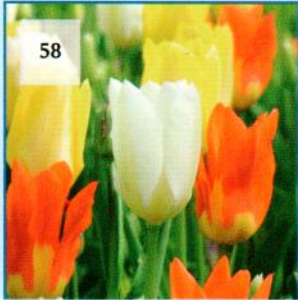

50

Tulip Big Smile  
Height: 24"  
Blooms: Single/Late

51

Tulip Blushing Beauty  
Height: 26"  
Blooms: Single/Late

52

Tulip El Nino  
Height: 30"  
Blooms: Single/Late

53

Tulip Maureen  
Height: 28"  
Blooms: Single/Late

54

Tulip Purple Lady  
Height: 24"  
Blooms: Single/Late

55

Tulip Queen of Night  
Height: 24"  
Blooms: Single/Late

56

Tulip Teddy Kollek  
Height: 26"  
Blooms: Single/Late

57

Tulip Wilja  
Height: 24"  
Blooms: Single/Late

58

Tulip Emperor Mix  
Height: 16-18"  
Blooms: Early

59

Tulip Blue Ribbon Mix  
Height: 18-24"  
Blooms: Long Lasting

60

Tulip Burning Love Mix  
Height: 20"  
Blooms: Mid-Season

61

Tulip Canada Pride Mix  
Height: 8"  
Blooms: Early