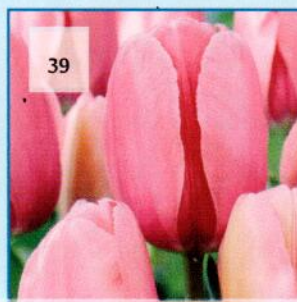

Tulip Daydream
Height: 22"
Blooms: Darwin/Mid

39

Tulip Pink Impression
Height: 24"
Blooms: Darwin/Mid